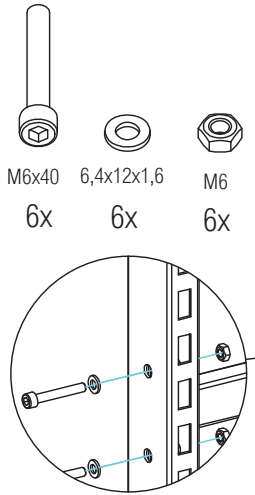

4

Accessories - Perforated Upright

-  M6x40
6x
-  6,4x12x1,6
6x
-  M6
6x

6x

6x

5

6

7