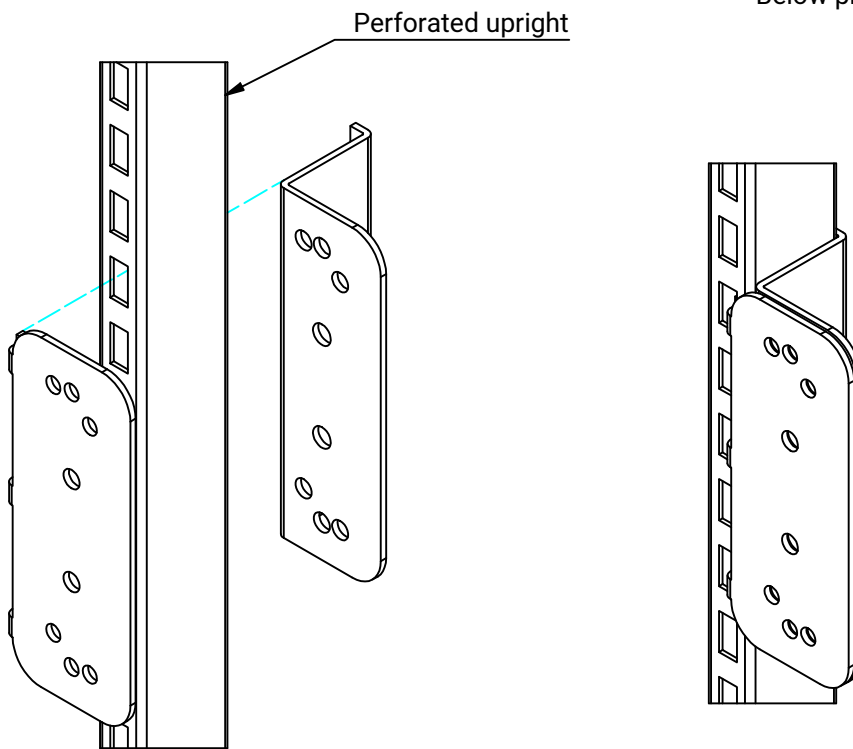

30-400-10-7

Gas spring monitor arm

Left or right side mounting.

Below picture shows right side.

1

2